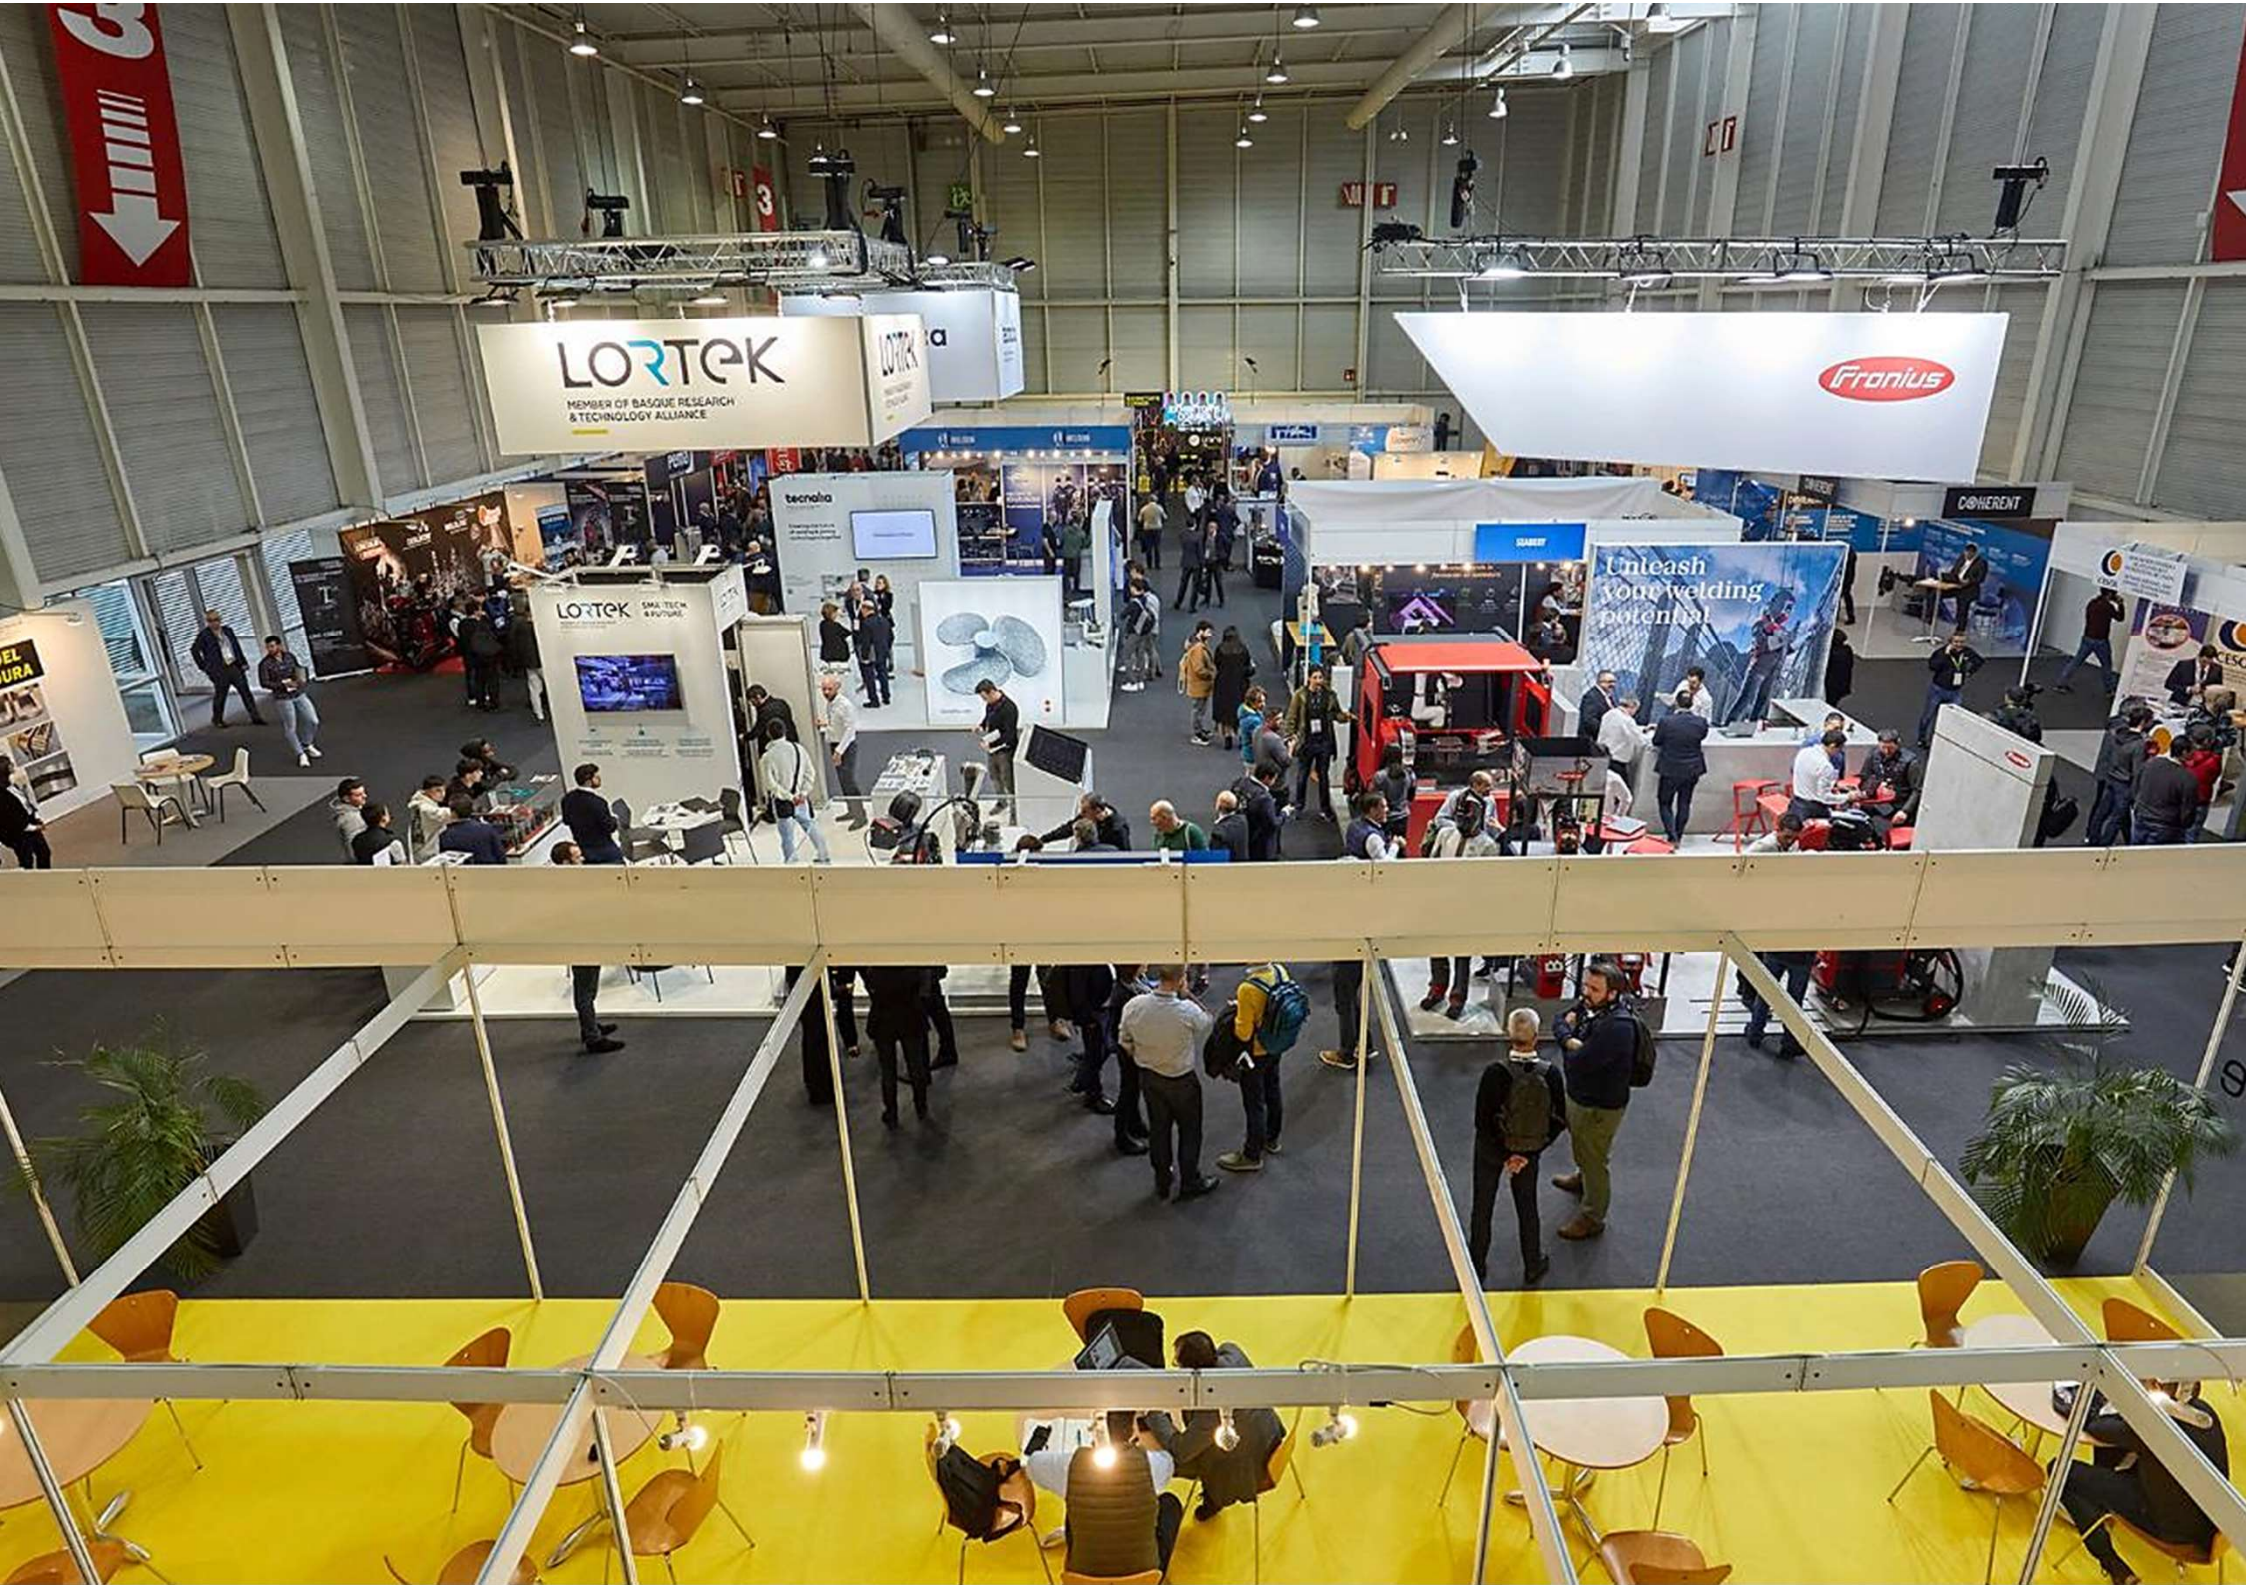

LORTEK

Fronius

Unleash
your welding
potential

LORTEK
SMALL TECH
& PROPOSAL

tecnalia

COHERENT

EL
URA

CESCO